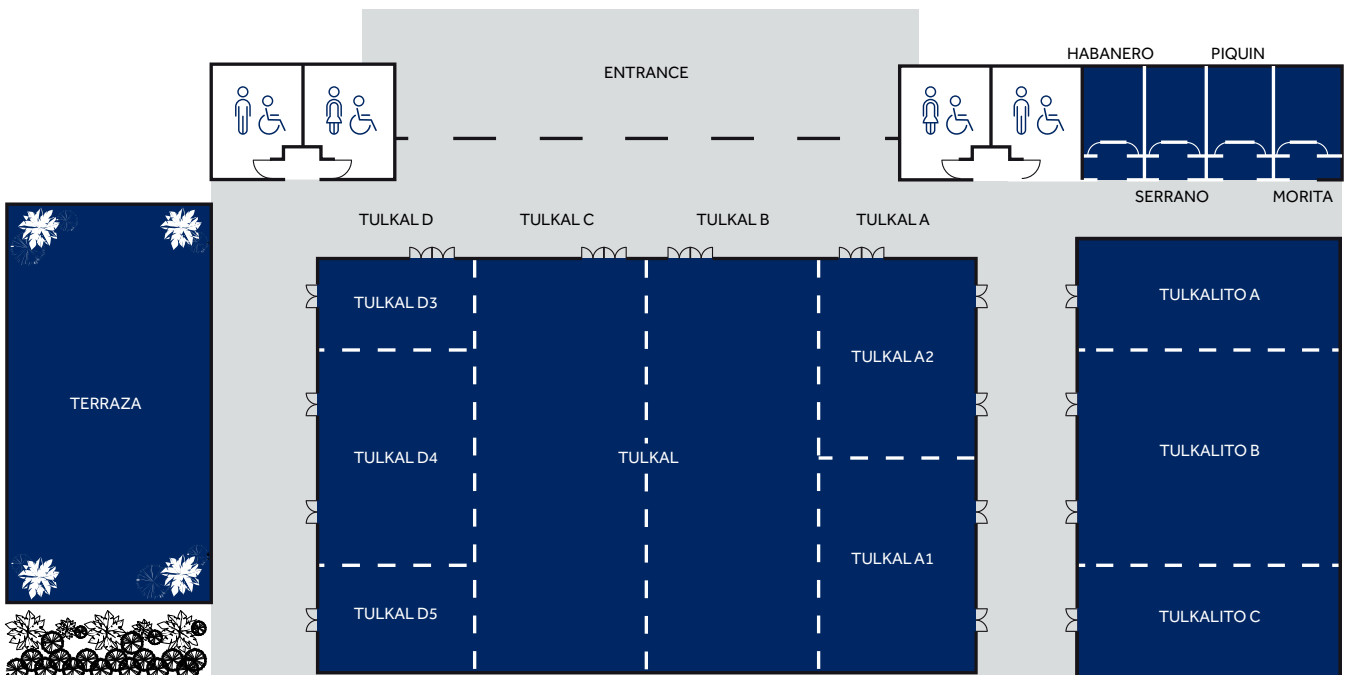

*Capacities may vary depending on the set design and production. *Buffet catering is recommended for space reasons and should be placed outside the meeting rooms.