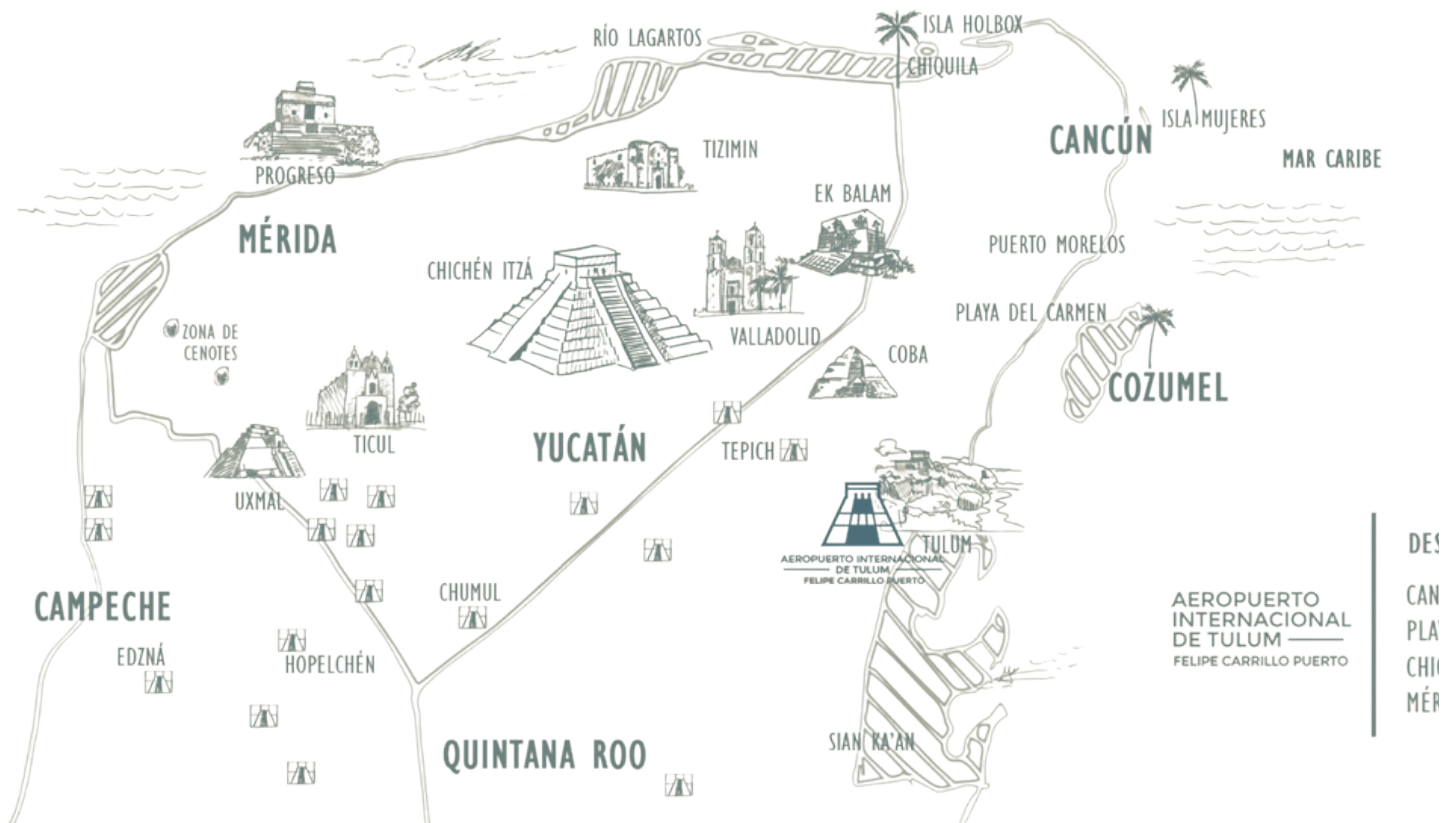

International Airport Felipe Carrillo Puerto

Hilton

ALL-INCLUSIVE RESORT
TULUM RIVIERA MAYA

The Tulum International Airport officially known as Felipe Carrillo Puerto International Airport, is located 25 miles (40 km) southwest of Tulum, Quintana Roo, Mexico. The airport was inaugurated on December 1, 2023, the Mexican government owns the Airport.

IATA
TQO

ICAO
MMTU

OACI
MRTL

LOCATION
View here

WEBSITE
View here

**TULUM
INTERNATIONAL
AIRPORT**

FELIPE CARRILLO PUERTO

TO	DISTANCE	TIME
CANCÚN	98 miles	134 minutes
PLAYA DEL CARMEN	65 miles	92 minutes
CHICHEN ITZÁ	107 miles	155 minutes
MÉRIDA	185 miles	227 minutes