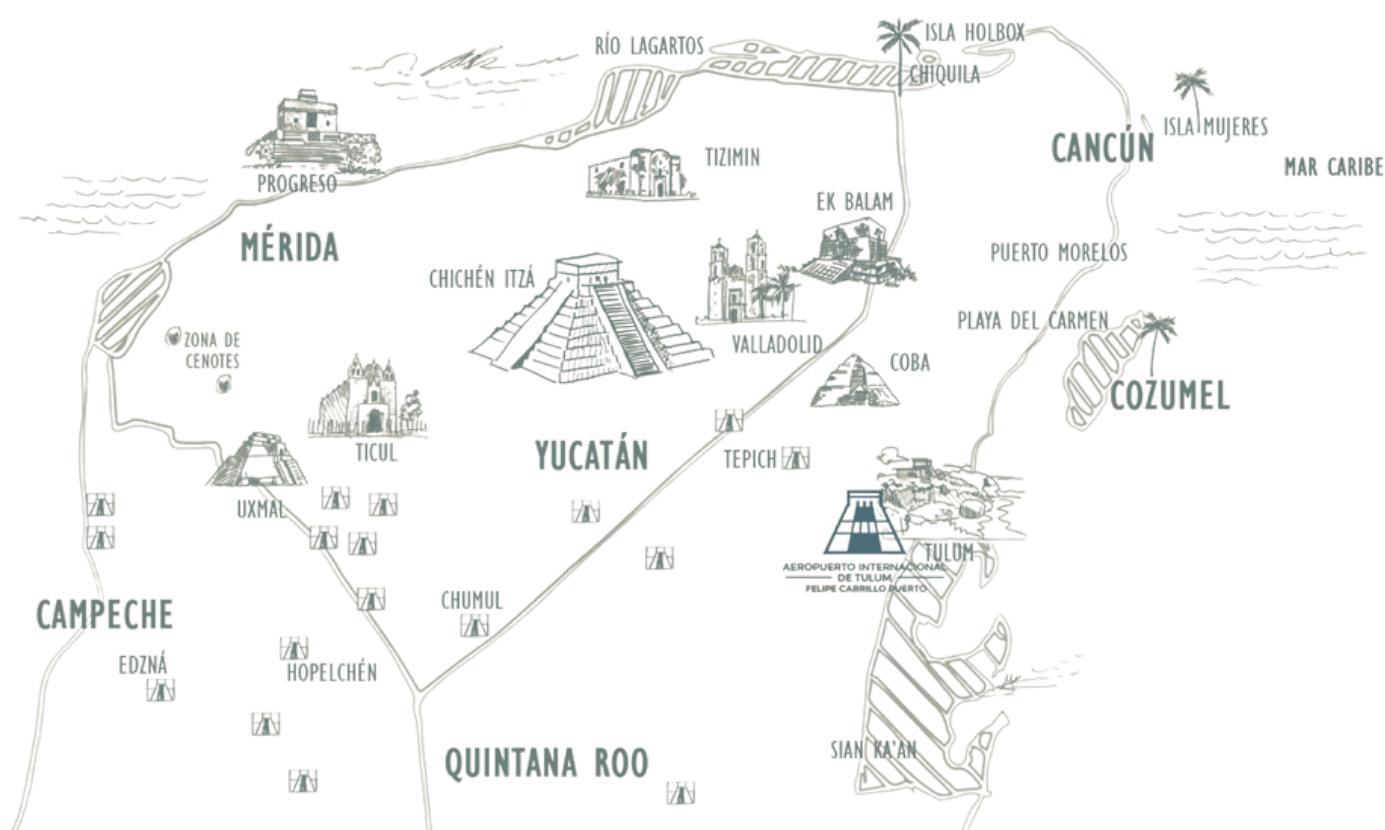

INTERNATIONAL AIRPORT FELIPE CARRILLO PUERTO

The **Tulum International Airport** officially known as Felipe Carrillo Puerto International Airport, is located 25 miles (40 km) southwest of Tulum, Quintana Roo, Mexico. The airport was inaugurated on December 1, 2023, the Mexican government owns the Airport.

IATA **ICAO** **OACI**
TQO MMTU MMTL

LOCATION **WEBSITE**
[View here](#) [View here](#)

TULUM INTERNATIONAL AIRPORT FELIPE CARRILLO PUERTO

TO	DISTANCE	TIME
CANCÚN	98 miles	134 minutes
PLAYA DEL CARMEN	65 miles	92 minutes
CHICHEN ITZÁ	107 miles	155 minutes
MÉRIDA	185 miles	227 minutes

AIRLINES INFORMATION

CANADA			
	Montreal	International Airport Pierre Elliott Trudeau	Air Canada Rouge
	Toronto	International Airport Toronto Pearson	Air Canada Rouge
USA			
	Atlanta	International Airport Hartsfield-Jackson	Delta Air Lines
	Charlotte	International Airport Charlotte-Douglas	American Airlines
	Chicago	International Airport O'Hare	United Airlines
	Dallas	International Airport Dallas-Fort Worth	American Airlines
	Denver	International Airport Denver	United Airlines
	Houston	International Airport George Bush	United Airlines
	LA	International Airport Los Angeles	United Airlines
	Miami	International Airport Miami	American Airlines
	Newark	International Airport Newark Liberty	United Airlines
	Nueva York	International Airport John F. Kennedy	JetBlue Airways
	MEXICO		
	Ciudad de Mexico	International Airport Benito Juarez	Viva Aerobus and Aeromexico
	Ciudad de Mexico	International Airport Felipe Angeles	Viva Aerobus and Mexicana
	Guadalajara	International Airport Miguel Hidalgo y Costilla	Viva Aerobus
	Monterrey	International Airport Gral. Mariano Escobedo	Viva Aerobus
	Tijuana	International Airport Gral. Abelardo L. Rodriguez	Viva Aerobus
PANAMA			
	Ciudad de Panamá	International Airport Tocumen	Copa Airlines
	GERMANY		
	Frankfurt	International Airport Frankfurt	Discover Airlines
Total: 19 International Airports, 4 countries, 10 Airlines			